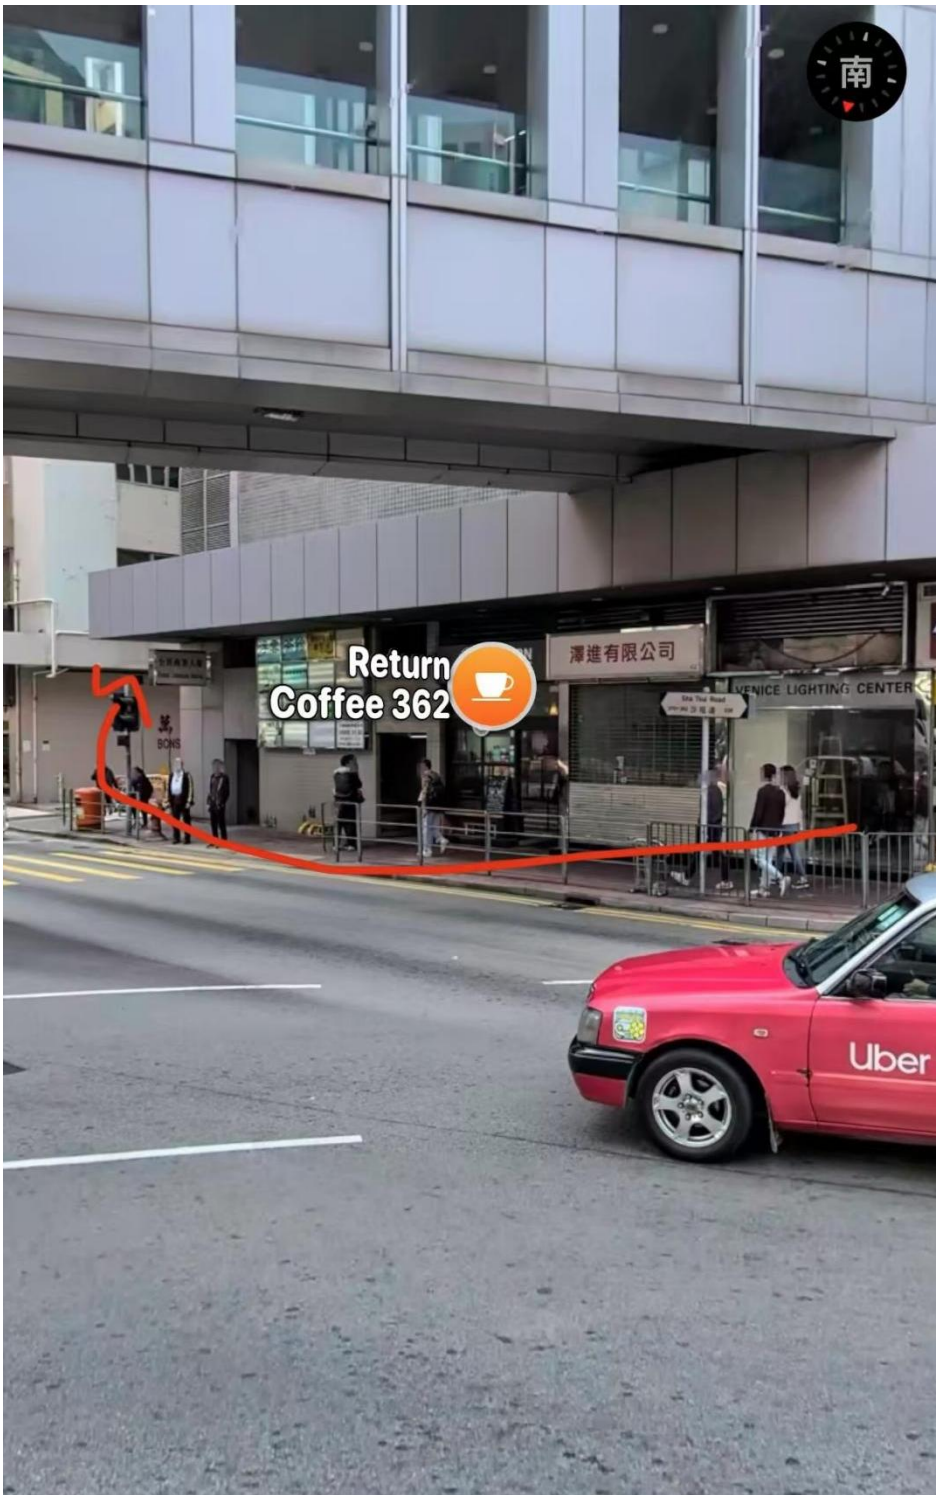

1. 乘坐巴士到沙咀道寶石樓站下車，下車反方向沿沙咀道直行；
Take the bus to Baoshi Lou Station on Sha Tsui Road and get off.
Go straight along Sha Tsui Road in the opposite direction.

2. 直行約 1 分鐘 Walk straight for about 1 minute

3. 到拐角處 Go to the corner.

4. 沿人行道直行 Walk straight along the sidewalk.

5. 向前直行 Go straight ahead

6. 繼續向前直行 Continue straight ahead

7. 見到萬象工業大廈，搭電梯上 18 樓 B3 室就可以啦！

Go straight to Bonsun Industrial Building, take the elevator to the Room B3, 18/F.